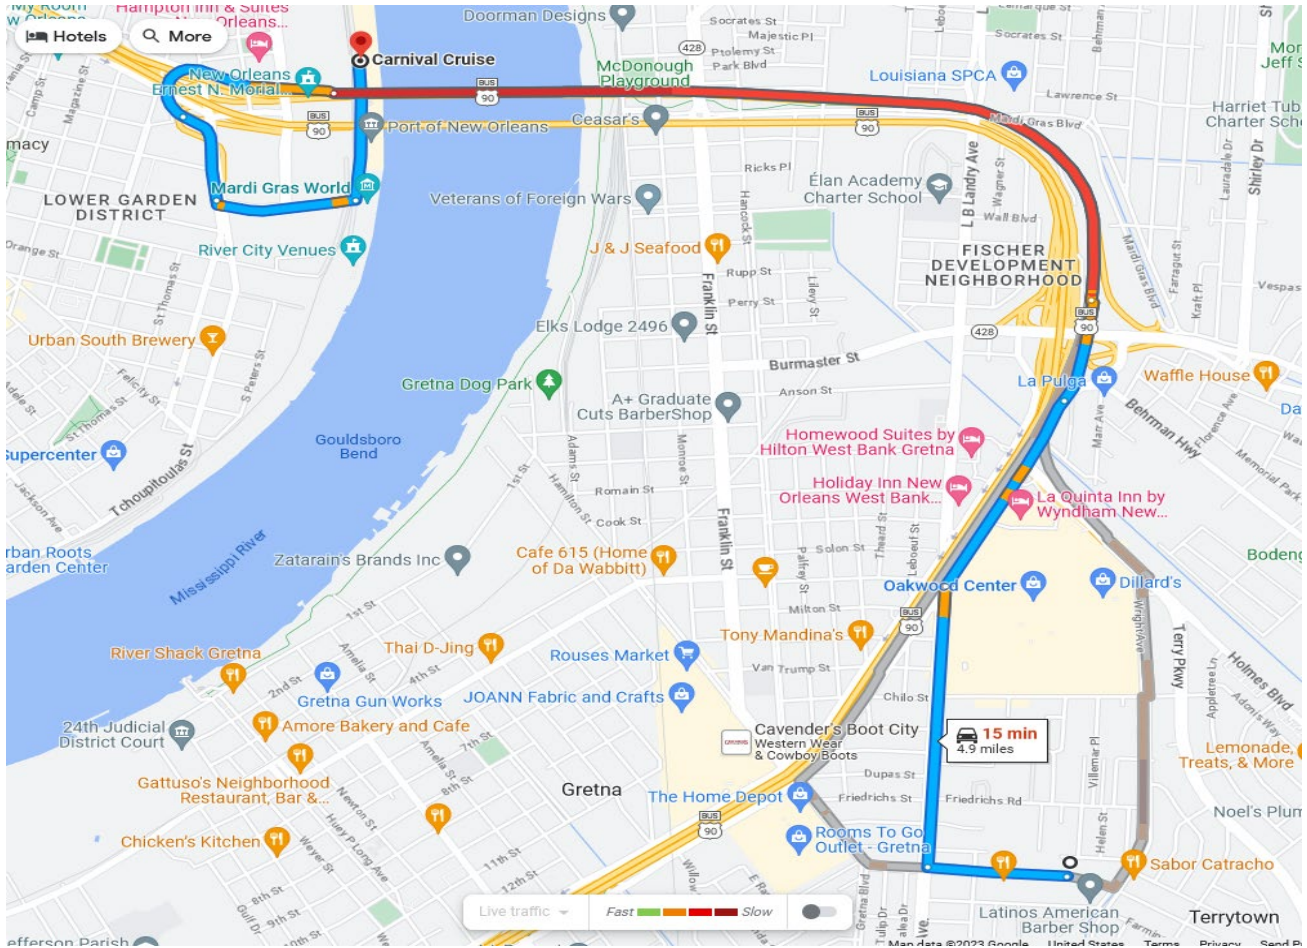

CARNIVAL CRUISE PARKING DIRECTIONS

1. Turn right on Stumpf Blvd. go straight to the West Bank Expressway. Approx. 3 blocks.
2. At the light, turn right and onto the ramp to the Mississippi River Bridge.
3. Merge onto US 90 Business East
4. When on the bridge move into the far right hand lane.
5. Take the exit 11A Tchoupitoulas St exit.
6. Keep right on the exit and merge onto Tchoupitoulas St. and merge into the left lane.
7. Approx 1 block turn left onto Henderson St.
8. Turn left onto the Port of New Orleans Pl.

Carnival has its own parking area. You will need to show your boarding information to us this parking area.

Parking is in a secure area and will cost \$150.00 for the 7 days.